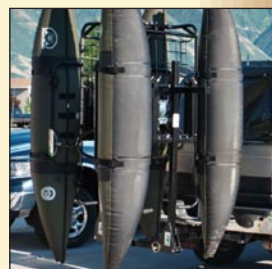

Check out www.oregonfishing.com for a video demo!

Bank-Ease Plainer™

It is not everyday that a passion and a practical pursuit converge into a great product... but here is one that has done just that.

Features:

- Trolls your lure (bait) from bank or boat
- Holds stead in slow or fast current
- Side planes from either side of river
- Uses your existing tackle
- Releases your line when fish strikes
- Handles up to K16 KwikFish™
- Can use bait, plugs, spinners, flies