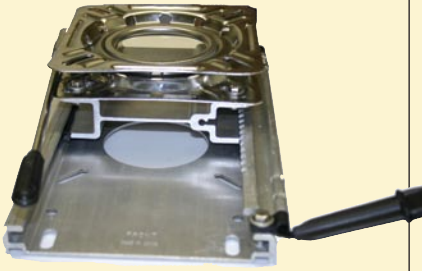

\$9.95

Large Bronze Oarlocks

MODEL: 2039OL

\$37.00

WaterSkeeter Accessories, Launching Gear & Swivels

Seat Swivel

Universal Trac-Lock II with 12-Way Swivel
Fits all pontoon boats.

MODEL: 1100319