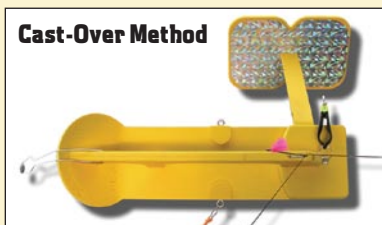

Bank Ease Plainer

MODEL: BEP1001

\$34.95

Offshore Release Method

Cast-Over Method

Accessories

This universal fixed blade knife is perfect for land and water, it features full-tang construction with a soft-feel non-slip handle. The blade is partially serrated with a blunt, dull tip, and a cutting notch that will ZIP through most material, including webbing and seat belts. The multi-function Kydex® sheath features a hand screw tightener for easy application to a PFD patch, belt, or webbing. The sheath also provides both cord eyelets and slots for straps.