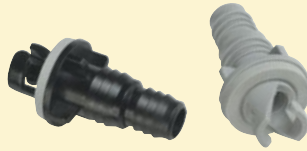

Filler Nozzle

Fits all WaterSkeeter Pontoon Boats
Black

MODEL: 2210VA

$5.00 each