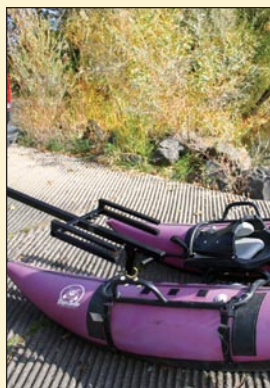

\$279.00

EZ Packer Double

MODEL: EZPD2000

\$530.00

Installs into existing hitch.

Slide on boat.

Lock with pins.

Easily folds up.