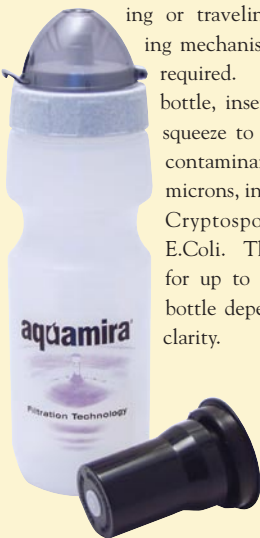

UV Tech 16 oz

MODEL: 22805

\$14.95

Aquamira® Water Bottle & Filter

The Official Water Filter of the Adventure Travel Society.

Ideal for hiking and travel. The Aquamira® filter bottle is the simplest, most convenient way to get clean water when hiking or traveling. No pumping mechanisms or hoses are required. Simply fill the bottle, insert the filter and squeeze to drink. Removes contaminants down to 2 microns, including Giardia, Cryptosporidium and E.Coli. The filter is good for up to 200 fills of the bottle depending on water clarity.