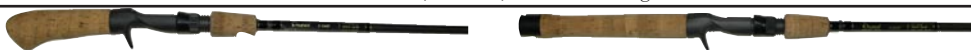

Castling Rods

C562C	Cast	5' 6"	1	6-12	3/16 oz-1/2 oz	Light	Fast	$154.00
C563C	Cast	5' 6"	1	8-17	1/4 oz-5/8 oz	Medium	Fast	$154.00
C564C	Cast	5' 6"	1	10-20	1/4 oz-1 oz	Med-Hvy	Fast	$154.00
C602C	Cast	6' 0"	1	6-12	3/16 oz-1/2 oz	Light	Fast	$154.00
C603C	Cast	6' 0"	1	8-17	1/4 oz-5/8 oz	Medium	Fast	$154.00
C604C	Cast	6' 0"	1	10-20	1/4 oz-1 oz	Med-Hvy	Fast	$154.00