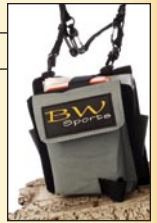

MODEL: HB-1000M

\$29.95

Tipet/Fly Pouch

MODEL: TF-1002

\$19.95

Leader Wallet

MODEL: LW-1000

\$9.95

Small Tackle Binder SaltWater

BW Sports' Small Tackle binder is lightweight and saltwater designed to clip on your wading belt and provide you with water tight zip-lock storage of flies and lures. The Small Tackle Wallet comes with 2 velcro attached sets of 5 zip-lock pouches (8.5" x 4"). On the outside of the wallet are 2 mesh panel pockets and 1 fabric pocket with velcro closure.